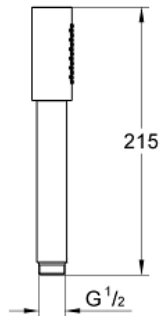

SENA STICK
Hand Shower
MODEL # 26465EN0

Pure Freude
an Wasser

GROHE

Product Description:
SENA STICK
Hand Shower

Standard Specification:

- 1 Spray: Normal
- Metal
- GROHE EcoJoy 1.75 gpm (6.6 l/min) flow limiter
- GROHE DreamSpray perfect spray pattern
- GROHE StarLight finish
- SpeedClean anti-lime system
- Inner WaterGuide for a longer life
- Universal mounting system (fits all standard shower hoses)
- Suitable for instantaneous heater
- Min. recommended pressure: 15 psi (1.0 bar)