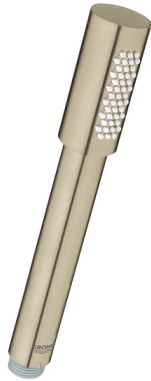

SENA STICK
Hand Shower
MODEL # 26465EN0

Pure Freude
an Wasser

GROHE

Product Description:
SENA STICK
Hand Shower

Standard Specification:

- 1 Spray: Normal
- Metal
- GROHE EcoJoy 1.75 gpm (6.6 l/min) flow limiter
- GROHE DreamSpray perfect spray pattern
- GROHE StarLight finish
- SpeedClean anti-lime system
- Inner WaterGuide for a longer life
- Universal mounting system (fits all standard shower hoses)
- Suitable for instantaneous heater
- Min. recommended pressure: 15 psi (1.0 bar)

Applicable Codes & Standards:

- Energy Policy Act of 1992
- ASME A112.18.1/CSA B125.1
- US Federal and State material regulations
- EPA WaterSense®

Color:

- 26465EN0 Brushed Nickel